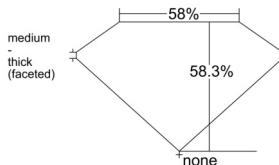

GIA®

FACSIMILE

GIA REPORT 2546866240

Verify this report at GIA.edu

GIA NATURAL DIAMOND DOSSIER®

March 23, 2026
GIA Report Number 2546866240
Shape and Cutting Style ..... Heart Brilliant
Measurements ..... 5.63 x 6.52 x 3.80 mm

GRADING RESULTS

Carat Weight ..... 0.82 carat
Color Grade ..... H
Clarity Grade VS2

ADDITIONAL GRADING INFORMATION

Polish ..... Excellent
Symmetry ..... Excellent
Fluorescence ..... Faint
Clarity Characteristics ..... Crystal
Inscription(s): GIA 2546866240

PROPORTIONS

Profile not to actual proportions

GRADING SCALES

GIA COLOR SCALE		GIA CLARITY SCALE			
COLORLESS	D	VERY VERY SLIGHTLY INCLUDED	FLAWLESS		
	E		INTERNALLY FLAWLESS		
	F	VERY SLIGHTLY INCLUDED	VVS₁		
	G		VVS₂		
	H		VS₁		
	NEAR COLORLESS	I	SLIGHTLY INCLUDED	VS₂	
		J		SI₁	
		FAINT	K	INCLUDED	SI₂
			L		I₁
			M		I₂
VERT LIGHT	N	LIGHT	I₃		
	O				
	P				
	Q				
	R				
	S				
	T