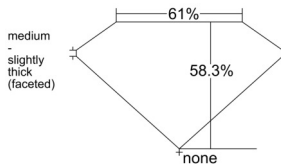

GIA®

FACSIMILE

GIA REPORT 2546864688

Verify this report at gia.edu

GIA NATURAL DIAMOND DOSSIER®

March 23, 2026
GIA Report Number **2546864688**
Shape and Cutting Style ..... **Heart Brilliant**
Measurements ..... **4.77 x 5.46 x 3.18 mm**

GRADING RESULTS

Carat Weight ..... **0.47 carat**
Color Grade ..... **G**
Clarity Grade ..... **Internally Flawless**

ADDITIONAL GRADING INFORMATION

Polish ..... **Excellent**
Symmetry ..... **Very Good**
Fluorescence ..... **None**
Clarity Characteristics ..... **Minor Details of Polish**
Inspection(s): GIA 2546864688

PROPORTIONS

Profile not to actual proportions

GRADING SCALES

GIA COLOR SCALE		GIA CLARITY SCALE			
COLORLESS	D	VERY VERY SLIGHTLY INCLUDED	FLAWLESS		
	E		INTERNALLY FLAWLESS		
	F	VERY SLIGHTLY INCLUDED	VVS₁		
	G		VVS₂		
	H		VS₁		
	NEAR COLORLESS	I	SLIGHTLY INCLUDED	VS₂	
		J		SI₁	
		FAINT	K	INCLUDED	SI₂
			L		I₁
			M		I₂
VERT LIGHT	N	LIGHT	I₃		
	O				
	P				
	Q				
	R