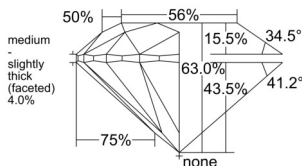

GIA®

FACSIMILE

GIA REPORT 2546840341

Verify this report at GIA.edu

GIA NATURAL DIAMOND DOSSIER®

March 18, 2026
GIA Report Number 2546840341
Shape and Cutting Style ..... Round Brilliant
Measurements ..... 4.68 - 4.71 x 2.96 mm

GRADING RESULTS

Carat Weight ..... 0.40 carat
Color Grade ..... F
Clarity Grade VS1
Cut Grade ..... Excellent

ADDITIONAL GRADING INFORMATION

Polish ..... Excellent
Symmetry ..... Excellent
Fluorescence ..... None
Clarity Characteristics ..... Cloud
Inscription(s): GIA 2546840341

PROPORTIONS

Profile to actual proportions

GRADING SCALES

GIA COLOR SCALE

COLORED	D
	E
	F
	G
	H
	I
	J
NEAR COLORLESS	K
	L
FAIN	M
	N
	O
	P
	Q
VERY LIGHT	R
	S
	T
	U
	V
	W
	X
	Y
LIGHT	Z

GIA CLARITY SCALE

FLAWLESS	VERY VERY SLIGHTLY INCLUDED	VS₁	VS₂	VS₁	VS₂	SI₁	SI₂	I₁	I₂	I₃	
											INTERNAL FLAWLESS

GIA CUT SCALE

EXCELLENT
VERY GOOD
GOOD
FAIR
POOR