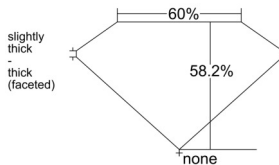

GIA®

FACSIMILE

GIA REPORT 2546838979

Verify this report at GIA.edu

GIA NATURAL DIAMOND DOSSIER®

March 18, 2026
GIA Report Number 2546838979
Shape and Cutting Style ..... Heart Brilliant
Measurements ..... 5.33 x 6.26 x 3.64 mm

GRADING RESULTS

Carat Weight ..... 0.72 carat
Color Grade ..... D
Clarity Grade VVS2

ADDITIONAL GRADING INFORMATION

Polish ..... Excellent
Symmetry ..... Excellent
Fluorescence ..... None
Clarity Characteristics ..... Needle, Pinpoint, Cloud
Inspection(s): GIA 2546838979

PROPORTIONS

Profile not to actual proportions

GRADING SCALES

GIA COLOR SCALE		GIA CLARITY SCALE			
COLORLESS	D	VERY VERY SLIGHTLY INCLUDED	FLAWLESS		
	E		INTERNALLY FLAWLESS		
	F	VERY SLIGHTLY INCLUDED	VVS₁		
	G		VVS₂		
	H		VS₁		
	NEAR COLORLESS	I	SLIGHTLY INCLUDED	VS₂	
		J		SI₁	
		FAINT	K	INCLUDED	SI₂
			L		I₁
			M		I₂
VERY LIGHT			N	INCLUDED	I₃
			O		
			P		
	Q				
LIGHT	R				
	S				
	T				
	U				
	V				
	Z