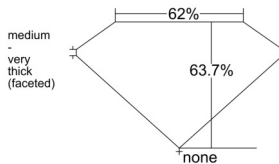

GIA®

FACSIMILE

GIA REPORT 2546838866

Verify this report at GIA.edu

GIA NATURAL DIAMOND DOSSIER®

March 20, 2026
GIA Report Number 2546838866
Shape and Cutting Style ..... Heart Brilliant
Measurements ..... 4.79 x 5.52 x 3.52 mm

GRADING RESULTS

Carat Weight ..... 0.54 carat
Color Grade ..... G
Clarity Grade VVS1

ADDITIONAL GRADING INFORMATION

Polish ..... Very Good
Symmetry ..... Excellent
Fluorescence ..... None
Clarity Characteristics ..... Pinpoint, Feather
Inscription(s): GIA 2546838866

PROPORTIONS

Profile not to actual proportions

GRADING SCALES

GIA COLOR SCALE		GIA CLARITY SCALE	
COLORLESS	D	VERY VERY SLIGHTLY INCLUDED	FLAWLESS
	E		INTERNALLY FLAWLESS
	F		VVS₁
	G		VVS₂
	H		VS₁
	I		VS₂
	J		SI₁
	K		SI₂
	L		I₁
	M		I₂
NEAR COLORLESS	N	SLIGHTLY INCLUDED	I₃
	O		
	P		
	Q		
FAINT	R		
	S		
	T		
	U		
VERY LIGHT	V		
	W		
	X		
	Y		
LIGHT	Z