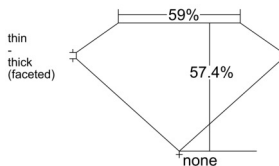

GIA®

FACSIMILE

GIA REPORT 2546837714

Verify this report at GIA.edu

GIA NATURAL DIAMOND DOSSIER®

March 18, 2026
GIA Report Number 2546837714
Shape and Cutting Style ..... Heart Brilliant
Measurements ..... 4.48 x 5.22 x 3.00 mm

GRADING RESULTS

Carat Weight ..... 0.41 carat
Color Grade ..... D
Clarity Grade VS2

ADDITIONAL GRADING INFORMATION

Polish ..... Excellent
Symmetry ..... Very Good
Fluorescence ..... Faint
Clarity Characteristics ..... Crystal
Inscription(s): GIA 2546837714

PROPORTIONS

Profile not to actual proportions

GRADING SCALES

GIA COLOR SCALE		GIA CLARITY SCALE			
COLORLESS	D	VERY VERY SLIGHTLY INCLUDED	FLAWLESS		
	E		INTERNALLY FLAWLESS		
	F	VERY SLIGHTLY INCLUDED	VVS₁		
	G		VVS₂		
	H		VS₁		
	NEAR COLORLESS	I	SLIGHTLY INCLUDED	VS₂	
		J		SI₁	
		FAINT	K	INCLUDED	SI₂
			L		I₁
			M		I₂
VERT LIGHT	N	LIGHT	I₃		
	O				
	P				
	Q				
	R