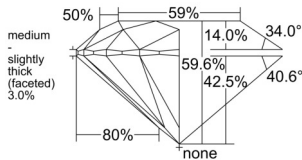

GIA®

FACSIMILE

GIA REPORT 2546833504

Verify this report at GIA.edu

GIA NATURAL DIAMOND DOSSIER®

March 18, 2026
GIA Report Number 2546833504
Shape and Cutting Style ..... Round Brilliant
Measurements ..... 4.35 - 4.38 x 2.60 mm

GRADING RESULTS

Carat Weight ..... 0.30 carat
Color Grade ..... M
Clarity Grade VS1
Cut Grade ..... Excellent

ADDITIONAL GRADING INFORMATION

Polish ..... Excellent
Symmetry ..... Excellent
Fluorescence ..... Faint
Clarity Characteristics ..... Cloud, Pinpoint
Inscription(s): GIA 2546833504

PROPORTIONS

Profile to actual proportions

GRADING SCALES

GIA COLOR SCALE	GIA CLARITY SCALE	GIA CUT SCALE
COLORESS	FLAWLESS	EXCELLENT
D	INTERNALLY FLAWLESS	
E	VVS₁	VERY GOOD
F		
G	VS₁	GOOD
H		
I	SI₁	FAIR
J		
K	I₁	POOR
L		
M	I₂	
N		
O	I₃	
P		
Q		
R		
S		
T		
U		
V		
W		
X		
Y		
Z