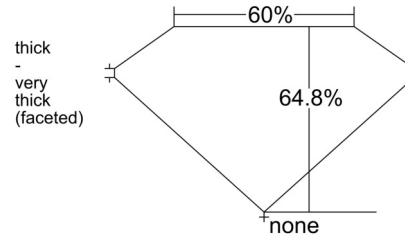

GIA NATURAL DIAMOND GRADING REPORT

March 23, 2026  
 GIA Report Number ..... 2546832858  
 Shape and Cutting Style ..... Oval Brilliant  
 Measurements ..... 7.57 x 5.51 x 3.57 mm

GRADING RESULTS

Carat Weight ..... 1.00 carat  
 Color Grade ..... K  
 Clarity Grade ..... VS2

ADDITIONAL GRADING INFORMATION

Polish ..... Excellent  
 Symmetry ..... Excellent  
 Fluorescence ..... Faint  
 Inscription(s): GIA 2546832858  
 Comments: Pinpoints are not shown.

PROPORTIONS

Profile not to actual proportions

CLARITY CHARACTERISTICS

KEY TO SYMBOLS\*

- Crystal
- ⊗ Cloud
- ∖ Needle

\* Red symbols denote internal characteristics (inclusions). Green or black symbols denote external characteristics (blemishes). Diagram is an approximate representation of the diamond, and symbols shown indicate type, position, and approximate size of clarity characteristics. All clarity characteristics may not be shown. Details of finish are not shown.