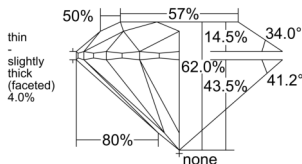

GIA®

FACSIMILE

GIA REPORT 2546832544

Verify this report at GIA.edu

GIA NATURAL DIAMOND DOSSIER®

March 18, 2026
GIA Report Number 2546832544
Shape and Cutting Style ..... Round Brilliant
Measurements ..... 4.49 - 4.51 x 2.79 mm

GRADING RESULTS

Carat Weight ..... 0.34 carat
Color Grade ..... F
Clarity Grade VS1
Cut Grade ..... Excellent

ADDITIONAL GRADING INFORMATION

Polish ..... Excellent
Symmetry ..... Excellent
Fluorescence ..... None
Clarity Characteristics ..... Crystal, Feather, Pinpoint
Inscription(s): GIA 2546832544

PROPORTIONS

GRADING SCALES

GIA COLOR SCALE	GIA CLARITY SCALE	GIA CUT SCALE	
D	FLAWLESS	EXCELLENT	
E	INTERNALLY FLAWLESS		
F		VVS₁	VERY GOOD
G	VVS₂		
H	VS₁	GOOD	
I	VS₂		
J	SI₁	FAIR	
K	SI₂		
L	I₁	POOR	
M	I₂		
N	I₃		
O			
P			
Q			
R			
S			
T			
U			
V			
W			
X			
Y			
Z