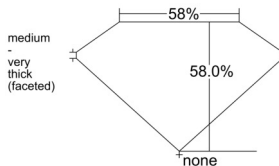

GIA®

FACSIMILE

GIA REPORT 2546829306

Verify this report at GIA.edu

GIA NATURAL DIAMOND DOSSIER®

March 17, 2026
GIA Report Number 2546829306
Shape and Cutting Style ..... Heart Brilliant
Measurements ..... 5.43 x 6.12 x 3.55 mm

GRADING RESULTS

Carat Weight ..... 0.71 carat
Color Grade ..... G
Clarity Grade VVS1

ADDITIONAL GRADING INFORMATION

Polish ..... Excellent
Symmetry ..... Very Good
Fluorescence ..... None
Clarity Characteristics ..... Feather
Inscription(s): GIA 2546829306

PROPORTIONS

Profile not to actual proportions

GRADING SCALES

GIA COLOR SCALE		GIA CLARITY SCALE			
COLORLESS	D	VERY VERY SLIGHTLY INCLUDED	FLAWLESS		
	E		INTERNALLY FLAWLESS		
	F	VERY SLIGHTLY INCLUDED	VVS₁		
	G		VVS₂		
	H		VS₁		
	NEAR COLORLESS	I	SLIGHTLY INCLUDED	VS₂	
		J		SI₁	
		FAINT	K	INCLUDED	SI₂
			L		I₁
			M		I₂
VERT LIGHT	N	LIGHT	I₃		
	O				
	P				
	Q				
	R				
	S				
	T