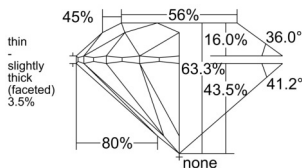

GIA®

FACSIMILE

GIA REPORT 2546824741

Verify this report at GIA.edu

GIA NATURAL DIAMOND DOSSIER®

March 18, 2026
GIA Report Number 2546824741
Shape and Cutting Style ..... Round Brilliant
Measurements ..... 5.03 - 5.06 x 3.19 mm

GRADING RESULTS

Carat Weight ..... 0.50 carat
Color Grade L
Clarity Grade S11
Cut Grade ..... Excellent

ADDITIONAL GRADING INFORMATION

Polish ..... Excellent
Symmetry ..... Excellent
Fluorescence ..... None
Clarity Characteristics ..... Crystal
Inscription(s): GIA 2546824741

PROPORTIONS

GRADING SCALES

GIA COLOR SCALE

COLORLESS	D
	E
	F
	G
	H
	I
	J
NEAR COLORLESS	K
	L
Faint	M
	N
	O
	P
Very Light	Q
	R
	S
	T
	U
	V
Light	W
	X
	Y
	Z

GIA CLARITY SCALE

FLAWLESS	INTERNAL FLAWLESS	
		FLAWLESS
VERY VERY SLIGHTLY INCLUDED	VVS₁	
	VVS₂	
VERY SLIGHTLY INCLUDED	VS₁	
	VS₂	
SLIGHTLY INCLUDED	SI₁	
	SI₂	
INCLUDED	I₁	
	I₂	
	I₃	

GIA CUT SCALE

EXCELLENT
VERY GOOD
GOOD
FAIR
POOR