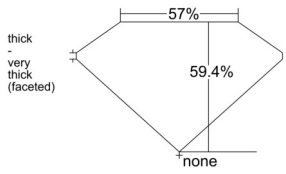

GIA®

FACSIMILE

GIA REPORT 2546792495

Verify this report at GIA.edu

GIA NATURAL DIAMOND DOSSIER®

March 11, 2026
GIA Report Number 2546792495
Shape and Cutting Style ..... Heart Brilliant
Measurements ..... 5.49 x 6.14 x 3.65 mm

GRADING RESULTS

Carat Weight ..... 0.74 carat
Color Grade ..... D
Clarity Grade VVS2

ADDITIONAL GRADING INFORMATION

Polish ..... Excellent
Symmetry ..... Excellent
Fluorescence ..... None
Clarity Characteristics ..... Pinpoint
Inscription(s): GIA 2546792495

PROPORTIONS

Profile not to actual proportions

GRADING SCALES

GIA COLOR SCALE		GIA CLARITY SCALE			
COLORLESS	D	VERY VERY SLIGHTLY INCLUDED	FLAWLESS		
	E		INTERNALLY FLAWLESS		
	F	VERY SLIGHTLY INCLUDED	VVS₁		
	G		VVS₂		
	H		VS₁		
	NEAR COLORLESS	I	SLIGHTLY INCLUDED	VS₂	
		J		SI₁	
		FAINT	K	INCLUDED	SI₂
			L		I₁
			M		I₂
VERT LIGHT	N	LIGHT	I₃		
	O				
	P				
	Q				
	R