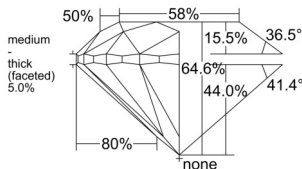

GIA®

FACSIMILE

GIA REPORT 2546789646

Verify this report at GIA.edu

GIA NATURAL DIAMOND DOSSIER®

March 10, 2026
GIA Report Number 2546789646
Shape and Cutting Style ..... Round Brilliant
Measurements ..... 4.94 - 4.98 x 3.20 mm

GRADING RESULTS

Carat Weight ..... 0.50 carat
Color Grade ..... K
Clarity Grade VS1
Cut Grade ..... Very Good

ADDITIONAL GRADING INFORMATION

Polish ..... Excellent
Symmetry ..... Excellent
Fluorescence ..... None
Clarity Characteristics..... Cloud, Indented Natural, Needle
Inscription(s): GIA 2546789646

PROPORTIONS

Profile to actual proportions

GRADING SCALES

GIA COLOR SCALE	GIA CLARITY SCALE	GIA CUT SCALE	
COLOURLESS	FLAWLESS	EXCELLENT	
D	INTERNALLY FLAWLESS		
E	VERY VERY SLIGHTLY INCLUDED	VERY GOOD	
F			VVS₁
G	VVS₂		
H	VERY SLIGHTLY INCLUDED	GOOD	
I			VS₁
J	VS₂		
K	SLIGHTLY INCLUDED	FAIR	
L			SI₁
M	SI₂		
N	INCLUDED	POOR	
O			I₁
P			I₂
Q	I₃		
R			
S			
T			
U			
V			
W			
X			
Y			
Z