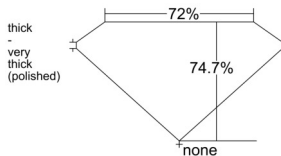

GIA®

FACSIMILE

GIA REPORT 2546789273

Verify this report at GIA.edu

GIA NATURAL DIAMOND DOSSIER®

March 11, 2026
GIA Report Number 2546789273
Shape and Cutting Style ..... Square Modified Brilliant
Measurements ..... 4.74 x 4.69 x 3.51 mm

GRADING RESULTS

Carat Weight ..... 0.71 carat
Color Grade ..... F
Clarity Grade VS1

ADDITIONAL GRADING INFORMATION

Polish ..... Excellent
Symmetry ..... Excellent
Fluorescence ..... None
Clarity Characteristics ..... Crystal, Pinpoint
Inscription(s): GIA 2546789273

PROPORTIONS

Profile not to actual proportions

GRADING SCALES

GIA COLOR SCALE		GIA CLARITY SCALE			
COLORLESS	D	VERY VERY SLIGHTLY INCLUDED	FLAWLESS		
	E		INTERNALLY FLAWLESS		
	F	VERY SLIGHTLY INCLUDED	VS₁		
	G		VS₂		
	H		VS₁		
	NEAR COLORLESS	I	SLIGHTLY INCLUDED	VS₂	
		J		SI₁	
		FAINT	K	INCLUDED	SI₂
			L		I₁
			M		I₂
VERT LIGHT			N	INCLUDED	I₃
			O		
			P		
	Q				
LIGHT	R				
	S				
	T				
	U				
	V				
	Z