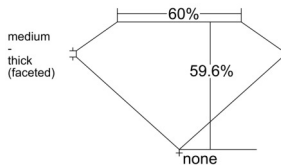

GIA®

FACSIMILE

GIA REPORT 2546774583

Verify this report at GIA.edu

GIA NATURAL DIAMOND DOSSIER®

March 10, 2026
GIA Report Number 2546774583
Shape and Cutting Style ..... Heart Brilliant
Measurements ..... 5.29 x 6.22 x 3.71 mm

GRADING RESULTS

Carat Weight ..... 0.70 carat
Color Grade ..... D
Clarity Grade VS1

ADDITIONAL GRADING INFORMATION

Polish ..... Excellent
Symmetry ..... Excellent
Fluorescence ..... None
Clarity Characteristics ..... Crystal
Inscription(s): GIA 2546774583

PROPORTIONS

Profile not to actual proportions

GRADING SCALES

GIA COLOR SCALE		GIA CLARITY SCALE	
COLORLESS	D	VERY VERY SLIGHTLY INCLUDED	FLAWLESS
	E		INTERNALLY FLAWLESS
	F		VS₁
	G		VS₂
	H		VS₁
	I		VS₂
	J		SI₁
	K		SI₂
	L		I₁
	M		I₂
NEAR COLORLESS	N	SLIGHTLY INCLUDED	I₃
	O		
	P		
	Q		
FAINT	R		
	S		
	T		
	U		
VERT LIGHT	V		
	W		
	X		
	Y		
COLORLESS	Z