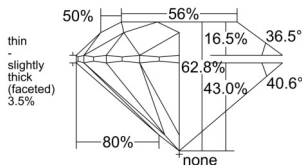

GIA®

FACSIMILE

GIA REPORT 2546750768

Verify this report at GIA.edu

GIA NATURAL DIAMOND DOSSIER®

March 11, 2026
GIA Report Number 2546750768
Shape and Cutting Style ..... Round Brilliant
Measurements ..... 5.04 - 5.07 x 3.17 mm

GRADING RESULTS

Carat Weight ..... 0.50 carat
Color Grade ..... E
Clarity Grade VVS1
Cut Grade ..... Excellent

ADDITIONAL GRADING INFORMATION

Polish ..... Excellent
Symmetry ..... Excellent
Fluorescence ..... None
Clarity Characteristics ..... Pinpoint, Feather
Inscription(s): GIA 2546750768

PROPORTIONS

Profile to actual proportions