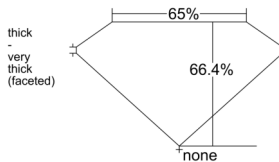

GIA®

FACSIMILE

GIA REPORT 2546748997

Verify this report at GIA.edu

GIA NATURAL DIAMOND DOSSIER®

March 06, 2026
GIA Report Number 2546748997
Shape and Cutting Style ..... Cushion Modified Brilliant
Measurements ..... 5.28 x 5.09 x 3.38 mm

GRADING RESULTS

Carat Weight ..... 0.71 carat
Color Grade ..... F
Clarity Grade VS1

ADDITIONAL GRADING INFORMATION

Polish ..... Excellent
Symmetry ..... Excellent
Fluorescence ..... Medium Blue
Clarity Characteristics ..... Crystal, Cloud
Inscription(s): GIA 2546748997

PROPORTIONS

Profile not to actual proportions

GRADING SCALES

GIA COLOR SCALE		GIA CLARITY SCALE			
COLORLESS	D	VERY VERY SLIGHTLY INCLUDED	FLAWLESS		
	E		INTERNALLY FLAWLESS		
	F	VERY SLIGHTLY INCLUDED	VVS₁		
	G		VVS₂		
	H		VS₁		
	NEAR COLORLESS	I	SLIGHTLY INCLUDED	VS₂	
		J		SI₁	
		FAINT	K	INCLUDED	SI₂
			L		I₁
			M		I₂
VERT LIGHT	N	LIGHT	I₃		
	O				
	P				
	Q				
	R