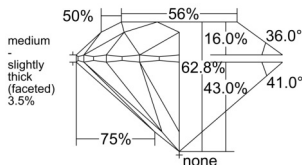

GIA®

FACSIMILE

GIA REPORT 2546747526

Verify this report at GIA.edu

GIA NATURAL DIAMOND DOSSIER®

March 05, 2026
GIA Report Number **2546747526**
Shape and Cutting Style ..... **Round Brilliant**
Measurements ..... **5.08 - 5.10 x 3.20 mm**

GRADING RESULTS

Carat Weight ..... **0.51 carat**
Color Grade ..... **I**
Clarity Grade **VVS1**
Cut Grade ..... **Excellent**

ADDITIONAL GRADING INFORMATION

Polish ..... **Excellent**
Symmetry ..... **Excellent**
Fluorescence ..... **None**
Clarity Characteristics ..... **Pinpoint**
Inscription(s): **GIA 2546747526**

PROPORTIONS

GRADING SCALES

GIA COLOR SCALE

COLORLESS	D
	E
	F
	G
	H
	I
	J
NEAR COLORLESS	K
	L
FAIN	M
	N
	O
	P
VERY LIGHT	Q
	R
	S
	T
	U
	V
	W
	X
	Y
LIGHT	Z

GIA CLARITY SCALE

FLAWLESS	VERY VERY SLIGHTLY INCLUDED	VVS₁	
			VVS₂
INTERNALLY FLAWLESS	VERY SLIGHTLY INCLUDED	VS₁	
		VS₂	
SLIGHTLY INCLUDED	SLIGHTLY INCLUDED	SI₁	
		SI₂	
INCLUDED	INCLUDED	I₁	
		I₂	
		I₃	

GIA CUT SCALE

EXCELLENT
VERY GOOD
GOOD
FAIR
POOR