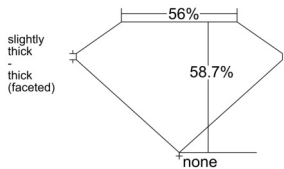

GIA®

FACSIMILE

GIA REPORT 2546731838

Verify this report at GIA.edu

GIA NATURAL DIAMOND DOSSIER®

March 02, 2026
GIA Report Number 2546731838
Shape and Cutting Style ..... Heart Brilliant
Measurements ..... 5.20 x 6.20 x 3.64 mm

GRADING RESULTS

Carat Weight ..... 0.70 carat
Color Grade ..... F
Clarity Grade SI1

ADDITIONAL GRADING INFORMATION

Polish ..... Excellent
Symmetry ..... Excellent
Fluorescence ..... None
Clarity Characteristics ..... Cloud, Feather
Inscription(s): GIA 2546731838

PROPORTIONS

Profile not to actual proportions

GRADING SCALES

GIA COLOR SCALE		GIA CLARITY SCALE		
NEAR COLORLESS	D	VERY VERY SLIGHTLY INCLUDED	FLAWLESS	
	E		INTERNALLY FLAWLESS	
	F	VERY SLIGHTLY INCLUDED	VVS₁	
	G		VVS₂	
	H		VS₁	
	FAINT	I	SLIGHTLY INCLUDED	SI₁
		J		SI₂
		K	INCLUDED	I₁
		L		I₂
		M		I₃
N				
O				
P				
LIGHT	Q			
	R			
	S			
	T			
	U			
	V			
	W			
	X			
	Y			
	Z