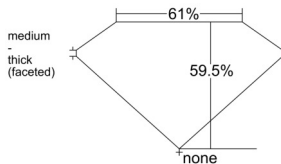

GIA®

FACSIMILE

GIA REPORT 2546722223

Verify this report at GIA.edu

GIA NATURAL DIAMOND DOSSIER®

February 27, 2026
GIA Report Number 2546722223
Shape and Cutting Style ..... Heart Brilliant
Measurements ..... 5.18 x 6.05 x 3.60 mm

GRADING RESULTS

Carat Weight ..... 0.64 carat
Color Grade ..... D
Clarity Grade VS1

ADDITIONAL GRADING INFORMATION

Polish ..... Excellent
Symmetry ..... Excellent
Fluorescence ..... None
Clarity Characteristics ..... Feather, Needle, Pinpoint
Inscription(s): GIA 2546722223

PROPORTIONS

Profile not to actual proportions

GRADING SCALES

GIA COLOR SCALE		GIA CLARITY SCALE			
COLORLESS	D	VERY VERY SLIGHTLY INCLUDED	FLAWLESS		
	E		INTERNALLY FLAWLESS		
	F	VERY SLIGHTLY INCLUDED	VVS₁		
	G		VVS₂		
	H		VS₁		
	NEAR COLORLESS	I	SLIGHTLY INCLUDED	VS₂	
		J		SI₁	
		FAINT	K	INCLUDED	SI₂
			L		I₁
			M		I₂
VERTICALLY LIGHT	N	LIGHT	I₃		
	O				
	P				
	Q				
	R