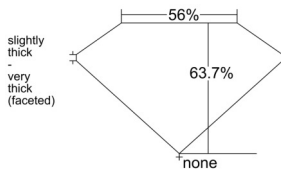

GIA®

FACSIMILE

GIA REPORT 2546721157

Verify this report at GIA.edu

GIA NATURAL DIAMOND DOSSIER®

February 27, 2026
GIA Report Number 2546721157
Shape and Cutting Style ..... Heart Brilliant
Measurements ..... 5.05 x 6.04 x 3.85 mm

GRADING RESULTS

Carat Weight ..... 0.70 carat
Color Grade ..... D
Clarity Grade VS1

ADDITIONAL GRADING INFORMATION

Polish ..... Excellent
Symmetry ..... Very Good
Fluorescence ..... Faint
Clarity Characteristics..... Crystal, Cloud, Pinpoint, Needle
Inscription(s): GIA 2546721157

PROPORTIONS

Profile not to actual proportions

GRADING SCALES

GIA COLOR SCALE		GIA CLARITY SCALE			
COLORLESS	D	VERY VERY SLIGHTLY INCLUDED	FLAWLESS		
	E		INTERNALLY FLAWLESS		
	F	VERY SLIGHTLY INCLUDED	VS₁		
	G		VS₂		
	H		VS₁		
	NEAR COLORLESS	I	SLIGHTLY INCLUDED	VS₂	
		J		SI₁	
		FAINT	K	INCLUDED	SI₂
			L		I₁
			M		I₂
VERT LIGHT	N	LIGHT	I₃		
	O				
	P				
	Q				
	R