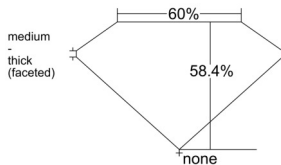

GIA®

FACSIMILE

GIA REPORT 2546712364

Verify this report at GIA.edu

GIA NATURAL DIAMOND DOSSIER®

February 26, 2026
GIA Report Number 2546712364
Shape and Cutting Style ..... Heart Brilliant
Measurements ..... 5.54 x 6.25 x 3.65 mm

GRADING RESULTS

Carat Weight ..... 0.70 carat
Color Grade ..... D
Clarity Grade VVS1

ADDITIONAL GRADING INFORMATION

Polish ..... Excellent
Symmetry ..... Very Good
Fluorescence ..... None
Clarity Characteristics ..... Pinpoint, Cloud
Inscription(s): GIA 2546712364

PROPORTIONS

Profile not to actual proportions

GRADING SCALES

GIA COLOR SCALE		GIA CLARITY SCALE			
COLORLESS	D	VERY VERY SLIGHTLY INCLUDED	FLAWLESS		
	E		INTERNALLY FLAWLESS		
	F	VERY SLIGHTLY INCLUDED	VVS₁		
	G		VVS₂		
	H		VS₁		
	NEAR COLORLESS	I	SLIGHTLY INCLUDED	VS₂	
		J		SI₁	
		FAINT	K	INCLUDED	SI₂
			L		I₁
			M		I₂
VERT LIGHT	N	INCLUDED	I₃		
	O				
	P				
	Q				
	R				
LIGHT	S				
	T				
	U				
	V				
	W				
	X				
	Y				
	Z