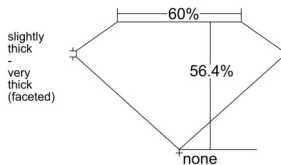

GIA®

FACSIMILE

GIA REPORT 2546687987

Verify this report at GIA.edu

GIA NATURAL DIAMOND DOSSIER®

February 23, 2026
GIA Report Number 2546687987
Shape and Cutting Style ..... Heart Brilliant
Measurements ..... 6.03 x 6.81 x 3.84 mm

GRADING RESULTS

Carat Weight ..... 0.92 carat
Color Grade ..... K
Clarity Grade VS1

ADDITIONAL GRADING INFORMATION

Polish ..... Excellent
Symmetry ..... Excellent
Fluorescence ..... None
Clarity Characteristics..... Crystal, Needle, Cloud, Feather
Inscription(s): GIA 2546687987

PROPORTIONS

Profile not to actual proportions

GRADING SCALES

GIA COLOR SCALE		GIA CLARITY SCALE	
COLORLESS	D	VERY VERY SLIGHTLY INCLUDED	FLAWLESS
	E		INTERNALLY FLAWLESS
	F		VVS₁
	G		VVS₂
	H		VS₁
	I		VS₂
	J		SI₁
	K		SI₂
	L		I₁
	M		I₂
NEAR COLORLESS	N	SLIGHTLY INCLUDED	I₃
	O		
	P		
	Q		
FAINT	R		
	S		
	T		
	U		
VERT LIGHT	V		
	W		
	X		
	Y		
LIGHT	Z