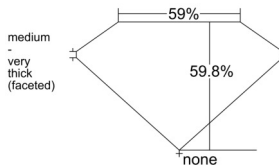

GIA®

FACSIMILE

GIA REPORT 2546687944

Verify this report at GIA.edu

GIA NATURAL DIAMOND DOSSIER®

February 24, 2026
GIA Report Number 2546687944
Shape and Cutting Style ..... Heart Brilliant
Measurements ..... 5.11 x 6.05 x 3.62 mm

GRADING RESULTS

Carat Weight ..... 0.70 carat
Color Grade ..... H
Clarity Grade VS2

ADDITIONAL GRADING INFORMATION

Polish ..... Very Good
Symmetry ..... Very Good
Fluorescence ..... None
Clarity Characteristics ..... Feather
Inscription(s): GIA 2546687944

PROPORTIONS

Profile not to actual proportions

GRADING SCALES

GIA COLOR SCALE		GIA CLARITY SCALE	
COLORLESS	D	VERY VERY SLIGHTLY INCLUDED	FLAWLESS
	E		INTERNALLY FLAWLESS
	F		VVS₁
	G		VVS₂
	H		VS₁
	I		VS₂
	J		SI₁
	K		SI₂
	L		I₁
	M		I₂
NEAR COLORLESS	N	SLIGHTLY INCLUDED	I₃
	O		
	P		
	Q		
FAINT	R		
	S		
	T		
	U		
VERY LIGHT	V		
	W		
	X		
	Y		
LIGHT	Z