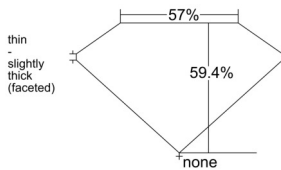

GIA®

FACSIMILE

GIA REPORT 2546680212

Verify this report at GIA.edu

GIA NATURAL DIAMOND DOSSIER®

February 20, 2026
GIA Report Number 2546680212
Shape and Cutting Style ..... Heart Brilliant
Measurements ..... 4.88 x 5.59 x 3.32 mm

GRADING RESULTS

Carat Weight ..... 0.51 carat
Color Grade ..... F
Clarity Grade VS1

ADDITIONAL GRADING INFORMATION

Polish ..... Excellent
Symmetry ..... Excellent
Fluorescence ..... None
Clarity Characteristics ..... Cloud, Pinpoint
Inscription(s): GIA 2546680212

PROPORTIONS

Profile not to actual proportions

GRADING SCALES

GIA COLOR SCALE		GIA CLARITY SCALE			
COLORLESS	D	VERY VERY SLIGHTLY INCLUDED	FLAWLESS		
	E		INTERNALLY FLAWLESS		
	F	VERY SLIGHTLY INCLUDED	VS₁		
	G		VS₂		
	H		VS₁		
	NEAR COLORLESS	I	SLIGHTLY INCLUDED	SI₁	
		J		SI₂	
		FAINT	K	INCLUDED	I₁
			L		I₂
			M		I₃
VERT LIGHT	N				
	O				
	P				
	Q				
	R				
	S				
	T				
LIGHT	U				
	V				
	W				
	X				
Y					
Z