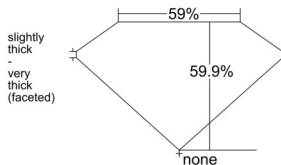

GIA®

FACSIMILE

GIA REPORT 2546678767

Verify this report at GIA.edu

GIA NATURAL DIAMOND DOSSIER®

February 20, 2026
GIA Report Number 2546678767
Shape and Cutting Style ..... Heart Brilliant
Measurements ..... 4.96 x 5.83 x 3.49 mm

GRADING RESULTS

Carat Weight ..... 0.60 carat
Color Grade ..... G
Clarity Grade VVS1

ADDITIONAL GRADING INFORMATION

Polish ..... Excellent
Symmetry ..... Very Good
Fluorescence ..... Faint
Clarity Characteristics ..... Pinpoint, Cloud
Inscription(s): GIA 2546678767

PROPORTIONS

Profile not to actual proportions

GRADING SCALES

GIA COLOR SCALE		GIA CLARITY SCALE			
COLORLESS	D	VERY VERY SLIGHTLY INCLUDED	FLAWLESS		
	E		INTERNALLY FLAWLESS		
	F	VERY SLIGHTLY INCLUDED	VVS₁		
	G		VVS₂		
	H		VS₁		
	NEAR COLORLESS	I	SLIGHTLY INCLUDED	VS₂	
		J		SI₁	
		FAINT	K	INCLUDED	SI₂
			L		I₁
			M		I₂
VERT LIGHT	N	INCLUDED	I₃		
	O				
	P				
	Q				
	R				
LIGHT	S				
	T				
	U				
	V				
	W				
X					
Y					
Z