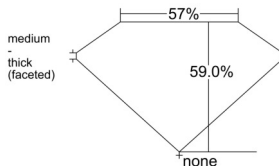

GIA®

FACSIMILE

GIA REPORT 2546656534

Verify this report at GIA.edu

GIA NATURAL DIAMOND DOSSIER®

February 17, 2026
GIA Report Number 2546656534
Shape and Cutting Style ..... Heart Brilliant
Measurements ..... 5.16 x 6.13 x 3.62 mm

GRADING RESULTS

Carat Weight ..... 0.70 carat
Color Grade I
Clarity Grade VS1

ADDITIONAL GRADING INFORMATION

Polish ..... Excellent
Symmetry ..... Excellent
Fluorescence ..... None
Clarity Characteristics..... Crystal, Cloud, Needle, Pinpoint
Inspection(s): GIA 2546656534

PROPORTIONS

Profile not to actual proportions

GRADING SCALES

GIA COLOR SCALE		GIA CLARITY SCALE			
COLORLESS	D	VERY VERY SLIGHTLY INCLUDED	FLAWLESS		
	E		INTERNALLY FLAWLESS		
	F	VERY SLIGHTLY INCLUDED	VVS₁		
	G		VVS₂		
	H		VS₁		
	NEAR COLORLESS	I	SLIGHTLY INCLUDED	VS₂	
		J		SI₁	
		FAINT	K	INCLUDED	SI₂
			L		I₁
			M		I₂
VERTICALLY LIGHT	N	LIGHT	I₃		
	O				
	P				
	Q				
	R