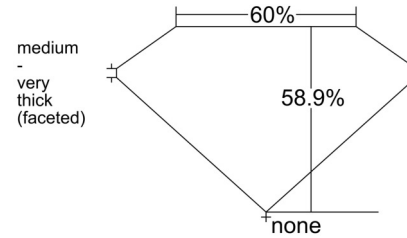

**GIA NATURAL DIAMOND GRADING REPORT**

February 09, 2026

GIA Report Number ..... 2546608534

Shape and Cutting Style ..... Heart Brilliant

Measurements ..... 6.06 x 6.91 x 4.07 mm

**GRADING RESULTS**

Carat Weight ..... 1.01 carat

Profile not to actual proportions

**CLARITY CHARACTERISTICS**

**KEY TO SYMBOLS\***

-  Cloud
-  Feather

\* Red symbols denote internal characteristics (inclusions). Green or black symbols denote external characteristics (blemishes). Diagram is an approximate representation of the diamond, and symbols shown indicate type, position, and approximate size of clarity characteristics. All clarity characteristics may not be shown. Details of finish are not shown.