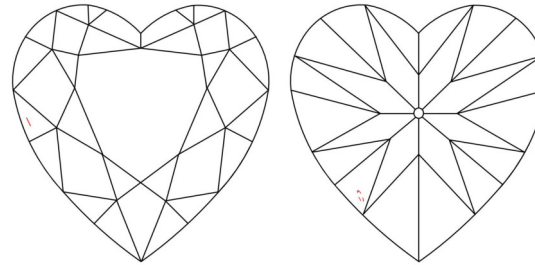

**GIA NATURAL DIAMOND GRADING REPORT**

February 09, 2026

GIA Report Number ..... 2546608534

Shape and Cutting Style ..... Heart Brilliant

Measurements ..... 6.06 x 6.91 x 4.07 mm

**GRADING RESULTS**

Carat Weight ..... 1.01 carat

Profile not to actual proportions

**CLARITY CHARACTERISTICS**

**KEY TO SYMBOLS\***

-  Cloud
-  Feather

\* Red symbols denote internal characteristics (inclusions). Green or black symbols denote external characteristics (blemishes). Diagram is an approximate representation of the diamond, and symbols shown indicate type, position, and approximate size of clarity characteristics. All clarity characteristics may not be shown. Details of finish are not shown.