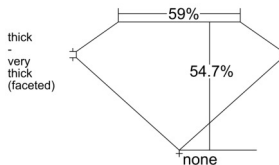

GIA®

FACSIMILE

GIA REPORT 2546590280

Verify this report at GIA.edu

GIA NATURAL DIAMOND DOSSIER®

February 05, 2026
GIA Report Number 2546590280
Shape and Cutting Style ..... Heart Brilliant
Measurements ..... 5.77 x 6.88 x 3.77 mm

GRADING RESULTS

Carat Weight ..... 0.90 carat
Color Grade I
Clarity Grade SI1

ADDITIONAL GRADING INFORMATION

Polish ..... Excellent
Symmetry ..... Excellent
Fluorescence ..... Faint
Clarity Characteristics ..... Crystal, Cloud
Inscription(s): GIA 2546590280

PROPORTIONS

Profile not to actual proportions

GRADING SCALES

GIA COLOR SCALE		GIA CLARITY SCALE			
COLORLESS	D	VERY VERY SLIGHTLY INCLUDED	FLAWLESS		
	E		INTERNALLY FLAWLESS		
	F	VERY SLIGHTLY INCLUDED	VVS₁		
	G		VVS₂		
	H		VS₁		
	NEAR COLORLESS	I	SLIGHTLY INCLUDED	VS₂	
		J		SI₁	
		FAINT	K	INCLUDED	SI₂
			L		I₁
			M		I₂
VERT LIGHT	N	LIGHT	I₃		
	O				
	P				
	Q				
	R				
	S