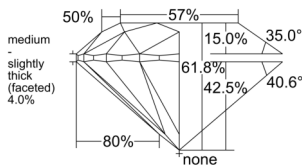

GIA®

FACSIMILE

GIA REPORT 2546589134

Verify this report at GIA.edu

GIA NATURAL DIAMOND DOSSIER®

February 05, 2026
GIA Report Number 2546589134
Shape and Cutting Style ..... Round Brilliant
Measurements ..... 4.30 - 4.33 x 2.67 mm

GRADING RESULTS

Carat Weight ..... 0.30 carat
Color Grade I
Clarity Grade VVS1
Cut Grade ..... Excellent

ADDITIONAL GRADING INFORMATION

Polish ..... Excellent
Symmetry ..... Excellent
Fluorescence ..... Medium Blue
Clarity Characteristics.. Pinpoint, Cloud, Needle, Indented Natural
Inscription(s): GIA 2546589134

PROPORTIONS

GRADING SCALES

GIA COLOR SCALE

COLORLESS	D
	E
	F
	G
	H
	I
	J
NEAR COLORLESS	K
	L
FAIN	M
	N
	O
	P
	Q
VERY LIGHT	R
	S
	T
	U
	V
	W
	X
	Y
LIGHT	Z

GIA CLARITY SCALE

FLAWLESS	INTERNAL FLAWLESS	
		FLAWLESS
VERY VERY SLIGHTLY INCLUDED	VVS₁	
	VVS₂	
VERY SLIGHTLY INCLUDED	VS₁	
	VS₂	
SLIGHTLY INCLUDED	SI₁	
	SI₂	
INCLUDED	I₁	
	I₂	
	I₃	

GIA CUT SCALE

EXCELLENT
VERY GOOD
GOOD
FAIR
POOR