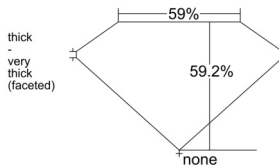

GIA®

FACSIMILE

GIA REPORT 2546587347

Verify this report at GIA.edu

GIA NATURAL DIAMOND DOSSIER®

February 04, 2026
GIA Report Number 2546587347
Shape and Cutting Style ..... Heart Brilliant
Measurements ..... 4.65 x 5.54 x 3.28 mm

GRADING RESULTS

Carat Weight ..... 0.53 carat
Color Grade ..... D
Clarity Grade VS1

ADDITIONAL GRADING INFORMATION

Polish ..... Excellent
Symmetry ..... Excellent
Fluorescence ..... Strong Blue
Clarity Characteristics..... Crystal, Feather
Inscription(s): GIA 2546587347

PROPORTIONS

Profile not to actual proportions

GRADING SCALES

GIA COLOR SCALE		GIA CLARITY SCALE	
COLORLESS	D	VERY VERY SLIGHTLY INCLUDED	FLAWLESS
	E		INTERNALLY FLAWLESS
	F		VVS₁
	G		VVS₂
	H		VS₁
	I		VS₂
	J		SI₁
	K		SI₂
	L		I₁
	M		I₂
NEAR COLORLESS	N	SLIGHTLY INCLUDED	I₃
	O		
	P		
	Q		
FAINT	R		
	S		
	T		
	U		
VERT LIGHT	V		
	W		
	X		
	Y		
LIGHT	Z