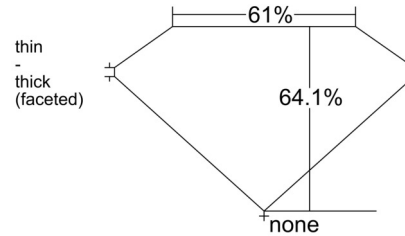

PROPORTIONS

Profile not to actual proportions