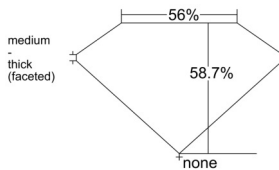

GIA®

FACSIMILE

GIA REPORT 2546561070

Verify this report at GIA.edu

GIA NATURAL DIAMOND DOSSIER®

February 02, 2026
GIA Report Number 2546561070
Shape and Cutting Style ..... Heart Brilliant
Measurements ..... 5.03 x 5.91 x 3.47 mm

GRADING RESULTS

Carat Weight ..... 0.60 carat
Color Grade ..... E
Clarity Grade VS1

ADDITIONAL GRADING INFORMATION

Polish ..... Excellent
Symmetry ..... Very Good
Fluorescence ..... Strong Blue
Clarity Characteristics ..... Crystal
Inscription(s): GIA 2546561070

PROPORTIONS

Profile not to actual proportions

GRADING SCALES

GIA COLOR SCALE		GIA CLARITY SCALE			
COLORLESS	D	VERY VERY SLIGHTLY INCLUDED	FLAWLESS		
	E		INTERNALLY FLAWLESS		
	F	VERY SLIGHTLY INCLUDED	VVS₁		
	G		VVS₂		
	H		VS₁		
	NEAR COLORLESS	I	SLIGHTLY INCLUDED	VS₂	
		J		SI₁	
		FAINT	K	INCLUDED	SI₂
			L		I₁
			M		I₂
VERT LIGHT	N	LIGHT	I₃		
	O				
	P				
	Q				
	R				
	S				
	T				
LIGHT	U				
	V				
	W				
	X				
Y					
Z