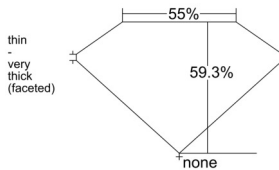

GIA®

FACSIMILE

GIA REPORT 2546553663

Verify this report at GIA.edu

GIA NATURAL DIAMOND DOSSIER®

January 31, 2026
GIA Report Number 2546553663
Shape and Cutting Style ..... Heart Brilliant
Measurements ..... 5.71 x 6.29 x 3.73 mm

GRADING RESULTS

Carat Weight ..... 0.80 carat
Color Grade ..... G
Clarity Grade S11

ADDITIONAL GRADING INFORMATION

Polish ..... Excellent
Symmetry ..... Very Good
Fluorescence ..... None
Clarity Characteristics..... Crystal, Cloud
Inscription(s): GIA 2546553663

PROPORTIONS

Profile not to actual proportions

GRADING SCALES

GIA COLOR SCALE		GIA CLARITY SCALE			
COLORLESS	D	VERY VERY SLIGHTLY INCLUDED	FLAWLESS		
	E		INTERNALLY FLAWLESS		
	F		VVS₁		
	NEAR COLORLESS	G	VERY SLIGHTLY INCLUDED	VVS₂	
		H		VS₁	
		FANT	I	SLIGHTLY INCLUDED	VS₂
			J		S1₁
	LIGHT	K	INCLUDED	S1₂	
		L		I₁	
		M		I₂	
VERT LIGHT		N	INCLUDED	I₃	
		O			
		P			
		Q			
		R