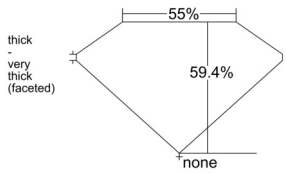

GIA®

FACSIMILE

GIA REPORT 2546546729

Verify this report at GIA.edu

GIA NATURAL DIAMOND DOSSIER®

January 30, 2026
GIA Report Number 2546546729
Shape and Cutting Style ..... Heart Brilliant
Measurements ..... 5.46 x 6.47 x 3.85 mm

GRADING RESULTS

Carat Weight ..... 0.81 carat
Color Grade ..... G
Clarity Grade VVS2

ADDITIONAL GRADING INFORMATION

Polish ..... Excellent
Symmetry ..... Excellent
Fluorescence ..... None
Clarity Characteristics ..... Pinpoint, Cloud
Inspection(s): GIA 2546546729

PROPORTIONS

Profile not to actual proportions

GRADING SCALES

GIA COLOR SCALE		GIA CLARITY SCALE			
COLORLESS	D	VERY VERY SLIGHTLY INCLUDED	FLAWLESS		
	E		INTERNALLY FLAWLESS		
	F	VERY SLIGHTLY INCLUDED	VVS₁		
	G		VVS₂		
	H		VS₁		
	NEAR COLORLESS	I	SLIGHTLY INCLUDED	VS₂	
		J		SI₁	
		FAINT	K	INCLUDED	SI₂
			L		I₁
			M		I₂
VERTICALLY LIGHT	N	INCLUDED	I₃		
	O				
	P				
	Q				
	R				
LIGHT	S				
	T				
	U				
	V				
	W				
	X				
	Y				
	Z