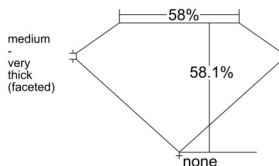

GIA®

FACSIMILE

GIA REPORT 2546535256

Verify this report at GIA.edu

GIA NATURAL DIAMOND DOSSIER®

February 02, 2026
GIA Report Number 2546535256
Shape and Cutting Style ..... Heart Brilliant
Measurements ..... 5.44 x 6.39 x 3.72 mm

GRADING RESULTS

Carat Weight ..... 0.70 carat
Color Grade ..... G
Clarity Grade VS1

ADDITIONAL GRADING INFORMATION

Polish ..... Excellent
Symmetry ..... Very Good
Fluorescence ..... None
Clarity Characteristics ..... Knot, Pinpoint
Inscription(s): GIA 2546535256

PROPORTIONS

Profile not to actual proportions

GRADING SCALES

GIA COLOR SCALE		GIA CLARITY SCALE	
COLORLESS	D	VERY VERY SLIGHTLY INCLUDED	FLAWLESS
	E		INTERNALLY FLAWLESS
	F		VVS₁
	G		VVS₂
	H		VS₁
	I		VS₂
	J		SI₁
	K		SI₂
	L		I₁
	M		I₂
NEAR COLORLESS	N	SLIGHTLY INCLUDED	I₃
	O		
	P		
	Q		
FAINT	R		
	S		
	T		
	U		
VERT LIGHT	V		
	W		
	X		
	Y		
LIGHT	Z