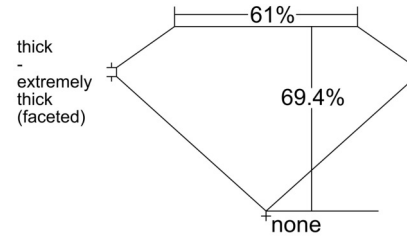

**GIA NATURAL DIAMOND GRADING REPORT**

February 20, 2026

GIA Report Number ..... 2546530087

Shape and Cutting Style ..... Cushion Modified Brilliant

Measurements ..... 6.05 x 5.04 x 3.50 mm

**GRADING RESULTS**

Carat Weight ..... 1.00 carat

Color Grade ..... Y to Z Range

Clarity Grade ..... VS2

**ADDITIONAL GRADING INFORMATION**

Polish ..... Excellent

Symmetry ..... Good

Fluorescence ..... None

**PROPORTIONS**

Profile not to actual proportions

**CLARITY CHARACTERISTICS**

**KEY TO SYMBOLS\***

-  Feather
-  Etch Channel
-  Cloud

\* Red symbols denote internal characteristics (inclusions). Green or black symbols denote external characteristics (blemishes). Diagram is an approximate representation of the diamond, and symbols shown indicate type, position, and approximate size of clarity characteristics. All clarity characteristics may not be shown. Details of finish are not shown.