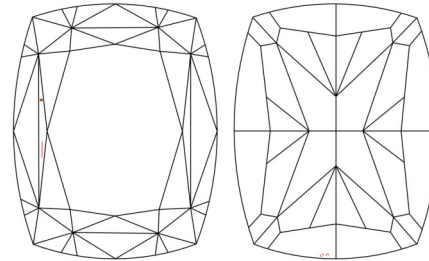

**GIA NATURAL DIAMOND GRADING REPORT**

February 20, 2026

GIA Report Number ..... 2546530087

Shape and Cutting Style ..... Cushion Modified Brilliant

Measurements ..... 6.05 x 5.04 x 3.50 mm

**GRADING RESULTS**

Carat Weight ..... 1.00 carat

Color Grade ..... Y to Z Range

Clarity Grade ..... VS2

**ADDITIONAL GRADING INFORMATION**

Polish ..... Excellent

Symmetry ..... Good

Fluorescence ..... None

**PROPORTIONS**

Profile not to actual proportions

**CLARITY CHARACTERISTICS**

**KEY TO SYMBOLS\***

-  Feather
-  Etch Channel
-  Cloud

\* Red symbols denote internal characteristics (inclusions). Green or black symbols denote external characteristics (blemishes). Diagram is an approximate representation of the diamond, and symbols shown indicate type, position, and approximate size of clarity characteristics. All clarity characteristics may not be shown. Details of finish are not shown.