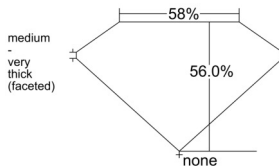

GIA®

FACSIMILE

GIA REPORT 2546527999

Verify this report at GIA.edu

GIA NATURAL DIAMOND DOSSIER®

January 30, 2026
GIA Report Number 2546527999
Shape and Cutting Style ..... Heart Brilliant
Measurements ..... 5.87 x 6.84 x 3.83 mm

GRADING RESULTS

Carat Weight ..... 0.90 carat
Color Grade ..... D
Clarity Grade VS1

ADDITIONAL GRADING INFORMATION

Polish ..... Excellent
Symmetry ..... Excellent
Fluorescence ..... None
Clarity Characteristics ..... Feather, Crystal
Inscription(s): GIA 2546527999

PROPORTIONS

Profile not to actual proportions

GRADING SCALES

GIA COLOR SCALE		GIA CLARITY SCALE			
COLORLESS	D	VERY VERY SLIGHTLY INCLUDED	FLAWLESS		
	E		INTERNALLY FLAWLESS		
	F	VERY SLIGHTLY INCLUDED	VS₁		
	G		VS₂		
	H		VS₁		
	NEAR COLORLESS	I	SLIGHTLY INCLUDED	VS₂	
		J		SI₁	
		FAINT	K	INCLUDED	SI₂
			L		I₁
			M		I₂
VERT LIGHT	N	LIGHT	I₃		
	O				
	P				
	Q				
	R				
	S				
	T