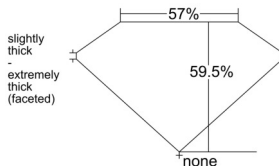

GIA®

FACSIMILE

GIA REPORT 2546527986

Verify this report at GIA.edu

GIA NATURAL DIAMOND DOSSIER®

January 28, 2026
GIA Report Number 2546527986
Shape and Cutting Style ..... Heart Brilliant
Measurements ..... 5.63 x 6.60 x 3.93 mm

GRADING RESULTS

Carat Weight ..... 0.90 carat
Color Grade ..... D
Clarity Grade VS1

ADDITIONAL GRADING INFORMATION

Polish ..... Excellent
Symmetry ..... Excellent
Fluorescence ..... Strong Blue
Clarity Characteristics ..... Crystal, Cloud, Pinpoint
Inscription(s): GIA 2546527986

PROPORTIONS

Profile not to actual proportions

GRADING SCALES

GIA COLOR SCALE		GIA CLARITY SCALE			
COLORLESS	D	VERY VERY SLIGHTLY INCLUDED	FLAWLESS		
	E		INTERNALLY FLAWLESS		
	F	VERY SLIGHTLY INCLUDED	VS₁		
	G		VS₂		
	H		VS₁		
	NEAR COLORLESS	I	SLIGHTLY INCLUDED	VS₂	
		J		SI₁	
		FAINT	K	INCLUDED	SI₂
			L		I₁
			M		I₂
VERT LIGHT	N	LIGHT	I₃		
	O				
	P				
	Q				
	R