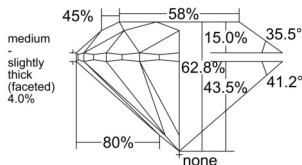

GIA®

FACSIMILE

GIA REPORT 2546504584

Verify this report at GIA.edu

GIA NATURAL DIAMOND DOSSIER®

January 23, 2026
GIA Report Number 2546504584
Shape and Cutting Style ..... Round Brilliant
Measurements ..... 5.34 - 5.38 x 3.37 mm

GRADING RESULTS

Carat Weight ..... 0.60 carat
Color Grade ..... J
Clarity Grade VVS2
Cut Grade ..... Excellent

ADDITIONAL GRADING INFORMATION

Polish ..... Excellent
Symmetry ..... Excellent
Fluorescence ..... Strong Blue
Clarity Characteristics ..... Cloud, Pinpoint
Inscription(s): GIA 2546504584

PROPORTIONS

GRADING SCALES

GIA COLOR SCALE

COLORLESS	D
	E
	F
	G
	H
	I
	J
NEAR COLORLESS	K
	L
FAIN	M
	N
	O
	P
VERY LIGHT	Q
	R
	S
	T
	U
	V
	W
	X
	Y
LIGHT	Z

GIA CLARITY SCALE

FLAWLESS	VERY VERY SLIGHTLY INCLUDED	VVS₁	VVS₂	VS₁	VS₂	SI₁	SI₂	I₁	I₂	I₃	
											VERY SLIGHTLY INCLUDED
INTERNALLY FLAWLESS											

GIA CUT SCALE

EXCELLENT
VERY GOOD
GOOD
FAIR
POOR