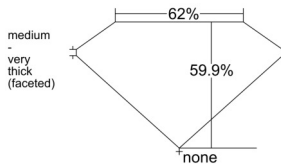

GIA®

FACSIMILE

GIA REPORT 2546473886

Verify this report at GIA.edu

GIA NATURAL DIAMOND DOSSIER®

January 20, 2026
GIA Report Number 2546473886
Shape and Cutting Style ..... Heart Brilliant
Measurements ..... 5.43 x 6.15 x 3.68 mm

GRADING RESULTS

Carat Weight ..... 0.70 carat
Color Grade ..... K
Clarity Grade VS2

ADDITIONAL GRADING INFORMATION

Polish ..... Excellent
Symmetry ..... Very Good
Fluorescence ..... None
Clarity Characteristics ..... Cloud, Crystal
Inscription(s): GIA 2546473886

PROPORTIONS

Profile not to actual proportions

GRADING SCALES

GIA COLOR SCALE		GIA CLARITY SCALE			
COLORLESS	D	VERY VERY SLIGHTLY INCLUDED	FLAWLESS		
	E		INTERNALLY FLAWLESS		
	F	VERY SLIGHTLY INCLUDED	VVS₁		
	G		VVS₂		
	H		VS₁		
	NEAR COLORLESS	I	SLIGHTLY INCLUDED	VS₂	
		J		SI₁	
		FAINT	K	INCLUDED	SI₂
			L		I₁
			M		I₂
VERT LIGHT	N	LIGHT	I₃		
	O				
	P				
	Q				
	R