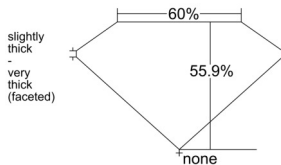

GIA®

FACSIMILE

GIA REPORT 2546473546

Verify this report at GIA.edu

GIA NATURAL DIAMOND DOSSIER®

January 20, 2026
GIA Report Number 2546473546
Shape and Cutting Style ..... Heart Brilliant
Measurements ..... 4.94 x 5.86 x 3.28 mm

GRADING RESULTS

Carat Weight ..... 0.54 carat
Color Grade ..... G
Clarity Grade VS1

ADDITIONAL GRADING INFORMATION

Polish ..... Very Good
Symmetry ..... Very Good
Fluorescence ..... None
Clarity Characteristics ..... Crystal, Feather, Pinpoint
Inscription(s): GIA 2546473546

PROPORTIONS

Profile not to actual proportions

GRADING SCALES

GIA COLOR SCALE		GIA CLARITY SCALE			
COLORLESS	D	VERY SLIGHTLY INCLUDED	FLAWLESS		
	E		INTERNALLY FLAWLESS		
	F	INCLUDED	VS₁		
	G		VS₂		
	H		VS₁		
	NEAR COLORLESS	I	INCLUDED	VS₂	
		J		SI₁	
		FAINT	K	INCLUDED	SI₂
			L		I₁
			M		I₂
VERT LIGHT	N	INCLUDED	I₃		
	O				
	P				
	Q				
	R				
LIGHT	S				
	T				
	U				
	V				
	W				
X					
Y					
Z