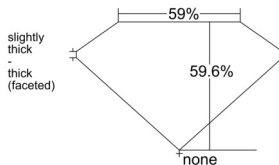

GIA®

FACSIMILE

GIA REPORT 2546472309

Verify this report at GIA.edu

GIA NATURAL DIAMOND DOSSIER®

January 20, 2026
GIA Report Number 2546472309
Shape and Cutting Style ..... Heart Brilliant
Measurements ..... 5.39 x 6.16 x 3.67 mm

GRADING RESULTS

Carat Weight ..... 0.70 carat
Color Grade ..... G
Clarity Grade VS1

ADDITIONAL GRADING INFORMATION

Polish ..... Excellent
Symmetry ..... Excellent
Fluorescence ..... Faint
Clarity Characteristics ..... Crystal, Cloud, Pinpoint
Inscription(s): GIA 2546472309

PROPORTIONS

Profile not to actual proportions

GRADING SCALES

GIA COLOR SCALE		GIA CLARITY SCALE	
COLORLESS	D	VERY VERY SLIGHTLY INCLUDED	FLAWLESS
	E		INTERNALLY FLAWLESS
	F		VVS₁
	G		VVS₂
	H		VS₁
	I		VS₂
	J		SI₁
	K		SI₂
	L		I₁
	M		I₂
NEAR COLORLESS	N	SLIGHTLY INCLUDED	I₃
	O		
	P		
	Q		
FAINT	R		
	S		
	T		
	U		
VERY LIGHT	V		
	W		
	X		
	Y		
LIGHT	Z