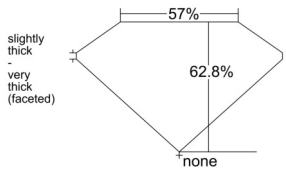

GIA®

FACSIMILE

GIA REPORT 2546471749

Verify this report at GIA.edu

GIA NATURAL DIAMOND DOSSIER®

January 20, 2026
GIA Report Number 2546471749
Shape and Cutting Style ..... Heart Brilliant
Measurements ..... 4.44 x 5.40 x 3.39 mm

GRADING RESULTS

Carat Weight ..... 0.50 carat
Color Grade ..... H
Clarity Grade VVS2

ADDITIONAL GRADING INFORMATION

Polish ..... Excellent
Symmetry ..... Very Good
Fluorescence ..... Faint
Clarity Characteristics ..... Pinpoint
Inscription(s): GIA 2546471749

PROPORTIONS

Profile not to actual proportions

GRADING SCALES

GIA COLOR SCALE		GIA CLARITY SCALE			
COLORLESS	D	VERY VERY SLIGHTLY INCLUDED	FLAWLESS		
	E		INTERNALLY FLAWLESS		
	F	VERY SLIGHTLY INCLUDED	VVS₁		
	G		VVS₂		
	H		VS₁		
	NEAR COLORLESS	I	SLIGHTLY INCLUDED	VS₂	
		J		SI₁	
		FAINT	K	INCLUDED	SI₂
			L		I₁
			M		I₂
VERT LIGHT	N	LIGHT	I₃		
	O				
	P				
	Q				
LIGHT	R				
	S				
	T				
	U				
	V				
	W				
	X				
	Y				
	Z