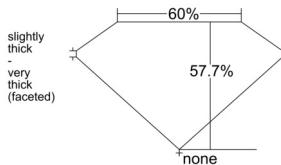

GIA®

FACSIMILE

GIA REPORT 2546468954

Verify this report at GIA.edu

GIA NATURAL DIAMOND DOSSIER®

January 19, 2026
GIA Report Number 2546468954
Shape and Cutting Style ..... Heart Brilliant
Measurements ..... 5.30 x 6.25 x 3.61 mm

GRADING RESULTS

Carat Weight ..... 0.70 carat
Color Grade ..... G
Clarity Grade VS2

ADDITIONAL GRADING INFORMATION

Polish ..... Very Good
Symmetry ..... Very Good
Fluorescence ..... None
Clarity Characteristics ..... Crystal, Cloud, Feather
Inscription(s): GIA 2546468954

PROPORTIONS

Profile not to actual proportions

GRADING SCALES

GIA COLOR SCALE		GIA CLARITY SCALE		
COLORLESS	D	VERY SLIGHTLY INCLUDED	FLAWLESS	
	E		INTERNALLY FLAWLESS	
	F	VERY SLIGHTLY INCLUDED	VS₁	
	G		VS₂	
	H		VS₁	
	NEAR COLORLESS	I	SLIGHTLY INCLUDED	VS₂
		J		SI₁
		K	INCLUDED	SI₂
		L		I₁
		M		I₂
FAINT	N	INCLUDED	I₃	
	O			
	P			
	Q			
	R			
VERT LIGHT	S			
	T			
	U			
	V			
	W			
LIGHT	X			
	Y			
	Z