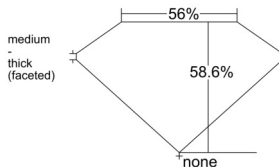

GIA®

FACSIMILE

GIA REPORT 2546439968

Verify this report at GIA.edu

GIA NATURAL DIAMOND DOSSIER®

January 13, 2026
GIA Report Number 2546439968
Shape and Cutting Style ..... Heart Brilliant
Measurements ..... 5.12 x 5.97 x 3.50 mm

GRADING RESULTS

Carat Weight ..... 0.62 carat
Color Grade ..... E
Clarity Grade VVS1

ADDITIONAL GRADING INFORMATION

Polish ..... Excellent
Symmetry ..... Very Good
Fluorescence ..... Medium Blue
Clarity Characteristics ..... Pinpoint, Feather
Inscription(s): GIA 2546439968

PROPORTIONS

Profile not to actual proportions

GRADING SCALES

GIA COLOR SCALE		GIA CLARITY SCALE	
COLORLESS	D	VERY VERY SLIGHTLY INCLUDED	FLAWLESS
	E		INTERNALLY FLAWLESS
	F		VVS₁
	G		VVS₂
	H		VS₁
	I		VS₂
	J		SI₁
	K		SI₂
	L		I₁
	M		I₂
NEAR COLORLESS	N	SLIGHTLY INCLUDED	I₃
	O		
	P		
	Q		
FAINT	R		
	S		
	T		
	U		
VERT LIGHT	V		
	W		
	X		
	Y		
LIGHT	Z