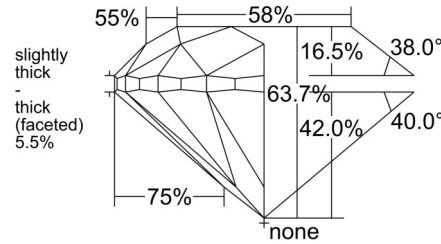

GIA REPORT
2546424042

Verify this report at GIA.edu

FACSIMILE

This is a digital representation of the original GIA Report. This representation might not be accepted in lieu of the original GIA Report in certain circumstances. The original GIA Report includes certain security features which are not reproducible on this facsimile.

GIA NATURAL DIAMOND GRADING REPORT

February 04, 2026
GIA Report Number 2546424042
Shape and Cutting Style ..... Round Brilliant
Measurements ..... 7.80 - 7.88 x 4.99 mm

GRADING RESULTS

Carat Weight ..... 2.00 carat
Color Grade L
Clarity Grade SI1
Cut Grade ..... Very Good

ADDITIONAL GRADING INFORMATION

Polish ..... Excellent
Symmetry ..... Very Good
Fluorescence ..... None
Inscription(s): GIA 2546424042
Comments: Surface graining is not shown.

PROPORTIONS

Profile to actual proportions