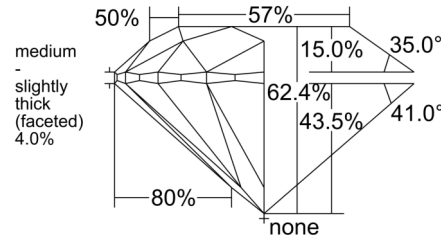

GIA NATURAL DIAMOND GRADING REPORT

January 12, 2026
GIA Report Number 2546422746
Shape and Cutting Style ..... Round Brilliant
Measurements ..... 6.76 - 6.80 x 4.23 mm

GRADING RESULTS

Carat Weight ..... 1.21 carat
Color Grade L
Clarity Grade VVS1
Cut Grade ..... Excellent

ADDITIONAL GRADING INFORMATION

Polish ..... Excellent
Symmetry ..... Excellent
Fluorescence ..... None
Inscription(s): GIA 2546422746

PROPORTIONS

Profile to actual proportions