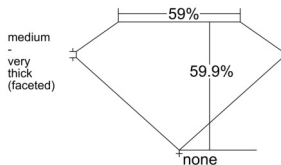

GIA®

FACSIMILE

GIA REPORT 2546416864

Verify this report at GIA.edu

GIA NATURAL DIAMOND DOSSIER®

January 09, 2026
GIA Report Number 2546416864
Shape and Cutting Style ..... Heart Brilliant
Measurements ..... 5.72 x 6.79 x 4.07 mm

GRADING RESULTS

Carat Weight ..... 0.90 carat
Color Grade ..... H
Clarity Grade VVS1

ADDITIONAL GRADING INFORMATION

Polish ..... Excellent
Symmetry ..... Excellent
Fluorescence ..... None
Clarity Characteristics ..... Pinpoint, Feather
Inscription(s): GIA 2546416864

PROPORTIONS

Profile not to actual proportions

GRADING SCALES

GIA COLOR SCALE		GIA CLARITY SCALE	
COLORLESS	D	VERY VERY SLIGHTLY INCLUDED	FLAWLESS
	E		INTERNALLY FLAWLESS
	F		VVS₁
	G		VVS₂
	H		VS₁
	I		VS₂
	J		SI₁
	K		SI₂
	L		I₁
	M		I₂
NEAR COLORLESS	N	SLIGHTLY INCLUDED	I₃
	O		
	P		
	Q		
FAINT	R		
	S		
	T		
	U		
VERT LIGHT	V		
	W		
	X		
	Y		
LIGHT	Z