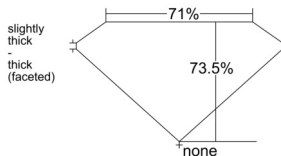

GIA®

FACSIMILE

GIA REPORT 2546415241

Verify this report at GIA.edu

GIA NATURAL DIAMOND DOSSIER®

January 12, 2026
GIA Report Number 2546415241
Shape and Cutting Style ..... Square Modified Brilliant
Measurements ..... 4.09 x 4.09 x 3.00 mm

GRADING RESULTS

Carat Weight ..... 0.42 carat
Color Grade ..... G
Clarity Grade VS1

ADDITIONAL GRADING INFORMATION

Polish ..... Excellent
Symmetry ..... Very Good
Fluorescence ..... None
Clarity Characteristics ..... Cloud
Inscription(s): GIA 2546415241

PROPORTIONS

Profile not to actual proportions

GRADING SCALES

GIA COLOR SCALE		GIA CLARITY SCALE	
COLORLESS	D	VERY VERY SLIGHTLY INCLUDED	FLAWLESS
	E		INTERNALLY FLAWLESS
	F		VVS₁
	G		VVS₂
	H		VS₁
	I		VS₂
	J		SI₁
	K		SI₂
	L		I₁
	M		I₂
NEAR COLORLESS	N	SLIGHTLY INCLUDED	I₃
	O		
	P		
	Q		
FAINT	R		
	S		
	T		
	U		
VERT LIGHT	V		
	W		
	X		
	Y		
LIGHT	Z